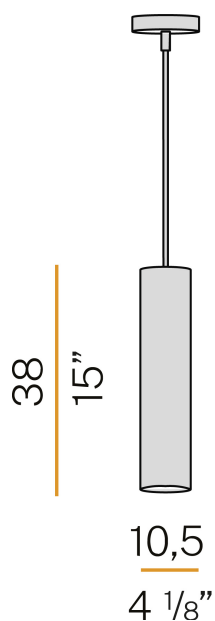

## One

220-240V AC ON-OFF  
L03719.000.0401

 mat brass

DIRECT  
LIGHT

### Data sheet

CODE	L03719.000.0401
SYSTEM POWER CONSUMPTION	15W
EFFICACY	68.13lm/W
LIGHT SOURCE	LED
LIGHT SOURCE LIFETIME	L90 (B10) 50.000h
COLOUR TEMPERATURE	3000K Ra>90
LIGHT DISTRIBUTION	diffused
POWER SUPPLY	220-240V AC
FREQUENCY	50/60Hz
ELECTRICAL CONFIGURATION	ON-OFF
DRIVER	integrated included
NOMINAL LUMINOUS FLUX	1611lm
LUMEN OUTPUT	1022lm
EFFICIENCY	63.4%
WEIGHT	1,45 Kg
PROTECTION DEGREE	IP40
COLOUR TOLLERANCES	SDCM 3
PACKING DIMENSIONS (CM)	21,0 x 21,0 x 42,5

Suspension lighting fixture for interiors, with direct light emission.  
Extruded aluminium structure in white, black, bronze or mat brass polyacrylic paint, or with gold leaf coating.  
Turned pickled sheet metal end cap in white, black, bronze, mat brass or gold polyacrylic paint.  
Aluminium dissipation plate.  
Flat frosted glass diffuser.  
Turned pickled sheet metal frame in white, black, bronze or mat brass polyacrylic paint, or with gold leaf coating.  
2m (78,7") long suspension and power cable in transparent PVC.  
Power canopy with galvanized sheet metal ceiling bracket and pickled sheet metal covering in white, black, bronze or mat brass polyacrylic paint, or with gold leaf coating.

### Polar diagram